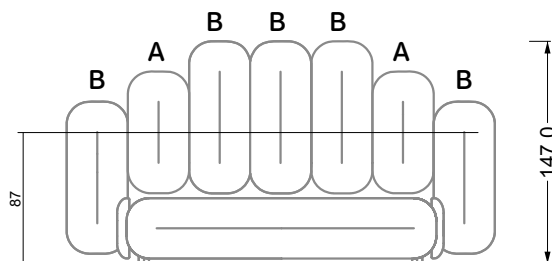

6-er

Breite: 243,0 cm

SET 2.1

W 129-200

7-er

Breite: 283,5 cm

8-er

Breite: 324,0 cm