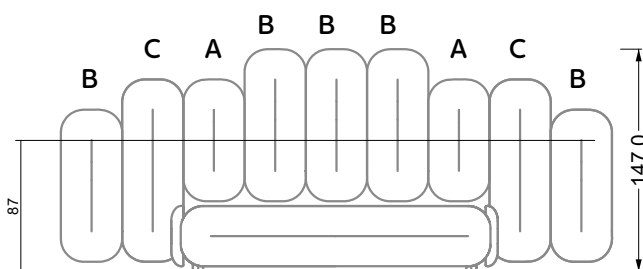

W130-160
Liegefläche 160 x 200 cm

W130-180
Liegefläche 180 x 200 cm

W130-200
Liegefläche 200 x 200 cm

9-er

Breite: 364,5 cm