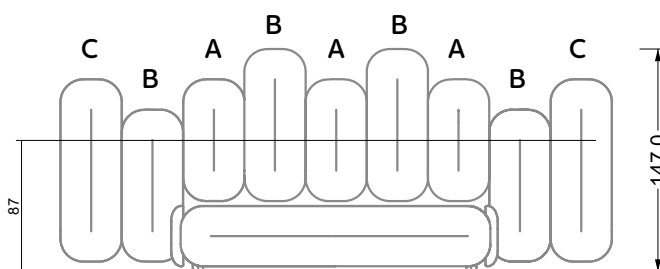

9-er

Breite: 364,5 cm