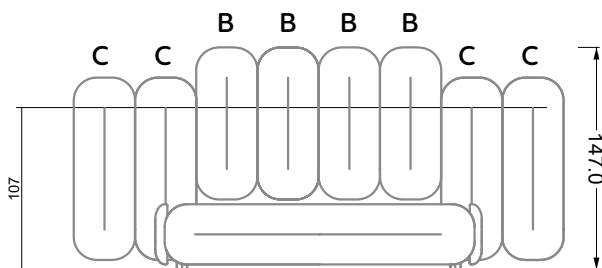

6-er

Breite: 243,0 cm

SET 2.1

W 129-200

7-er

Breite: 283,5 cm

8-er

Breite: 324,0 cm