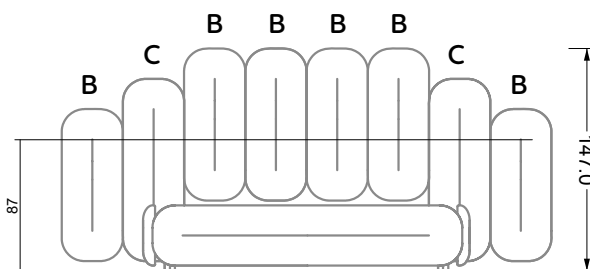

6-er

Breite: 243,0 cm

SET 2.1

W 129-200

7-er

Breite: 283,5 cm

8-er

Breite: 324,0 cm